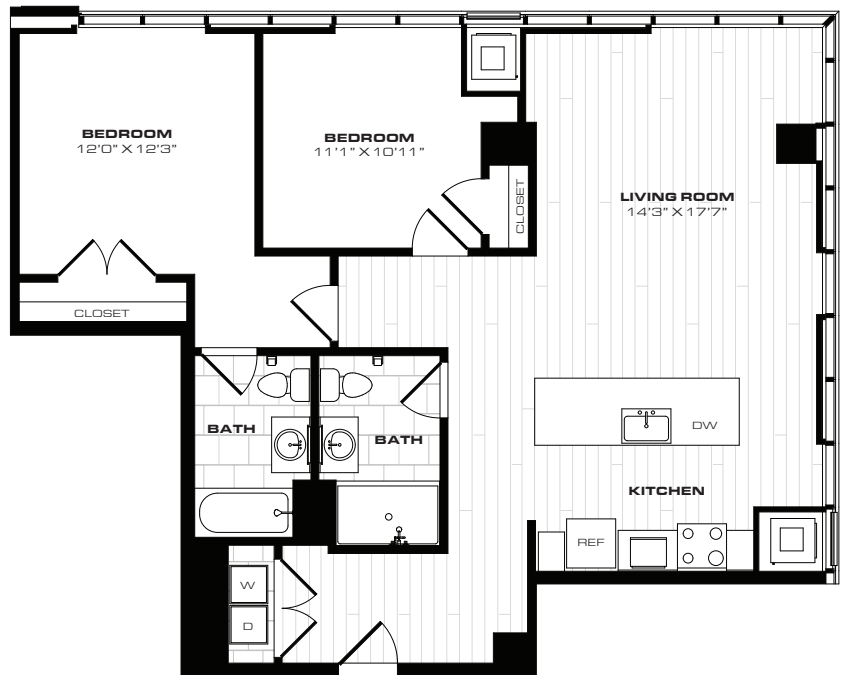

FLOOR PLAN

1206

2 BEDROOM
2 BATH
1,168 SQ. FT.

RENT:
APARTMENT # :
AVAILABLE:

Notes:

1001 VINE STREET
CHINATOWN
PHILADELPHIA, PA 19107
484-840-5817

CRANECHINATOWN.COM