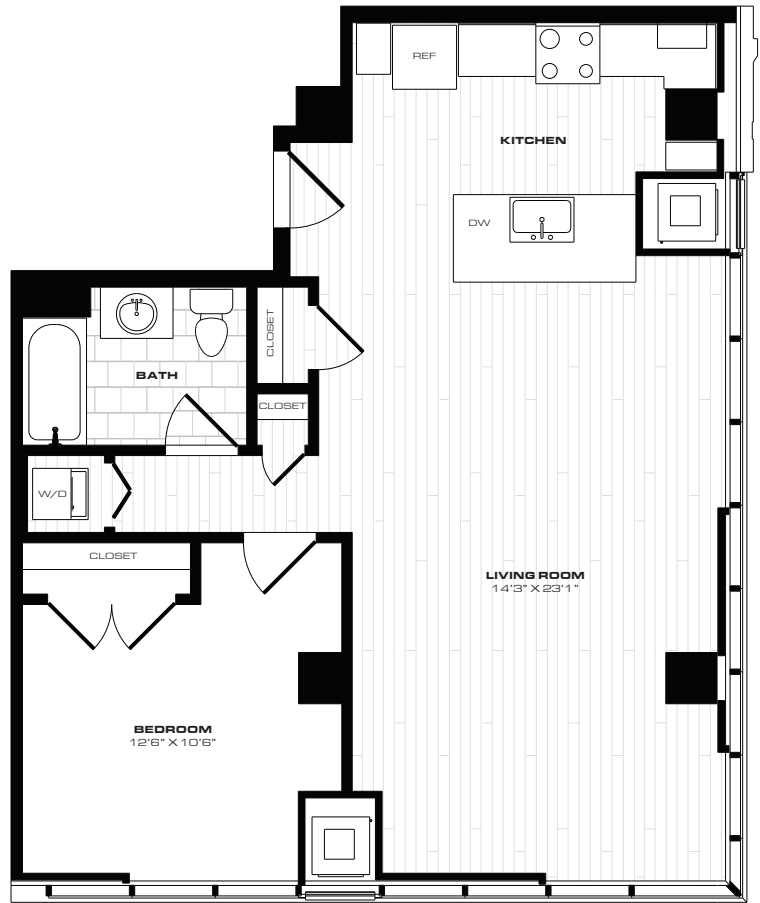

1 BEDROOM
1 BATH
862 SQ. FT.

RENT:
APARTMENT # :
AVAILABLE:

Notes:

1001 VINE STREET
CHINATOWN
PHILADELPHIA, PA 19107
484-840-5817

CRANECHINATOWN.COM