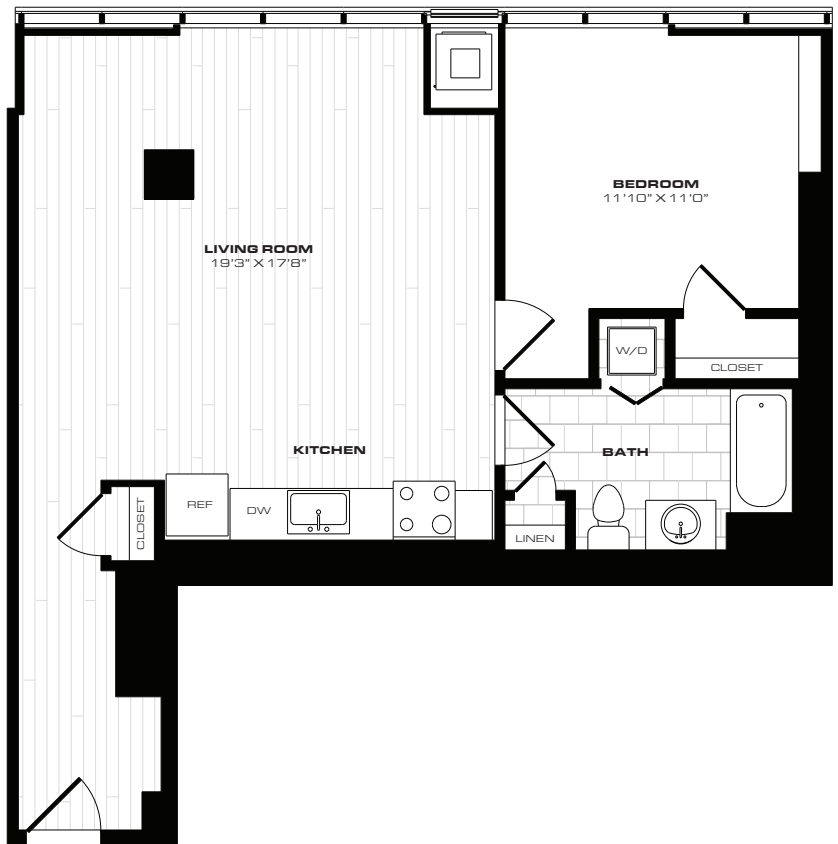

1 BEDROOM  
1 BATH  
803 SQ. FT.

RENT:  
APARTMENT # :  
AVAILABLE:

Notes:

---

---

---

---

---