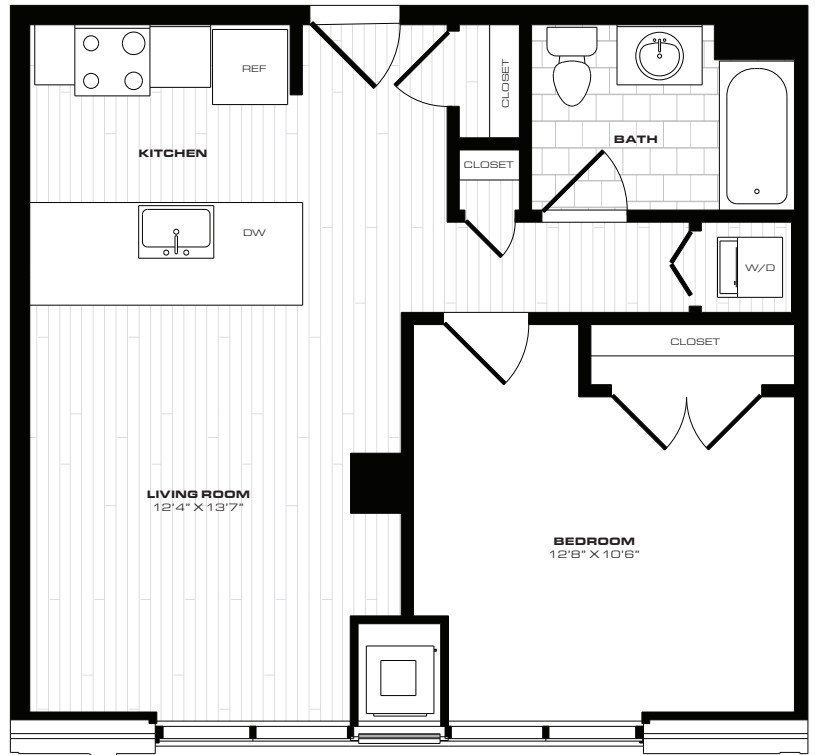

1 BEDROOM

1 BATH

636 SQ. FT.

RENT:

APARTMENT # :

AVAILABLE:

Notes: